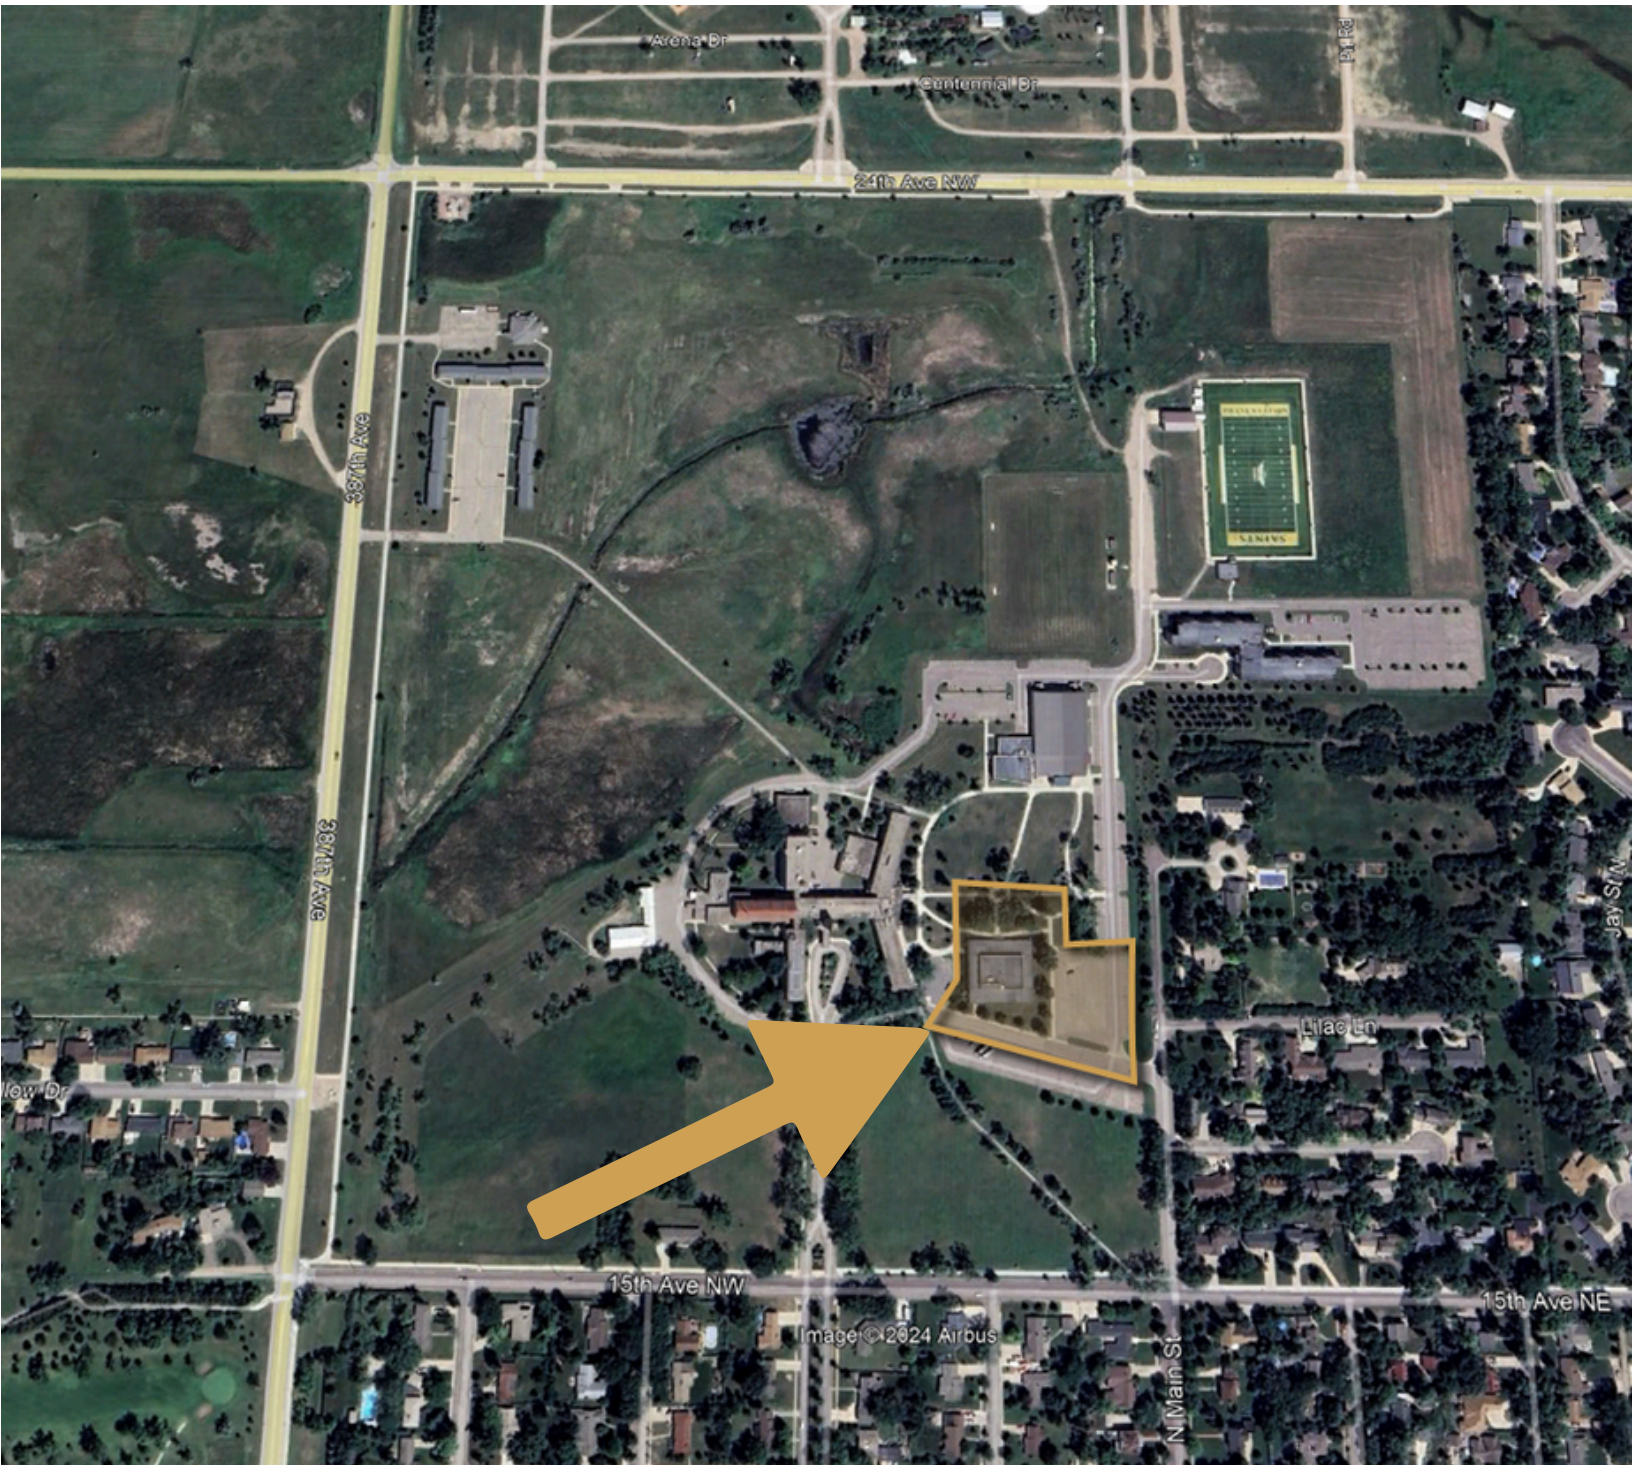

PRESENTATION OFFICE

OFFICE/MEDICAL PROPERTY