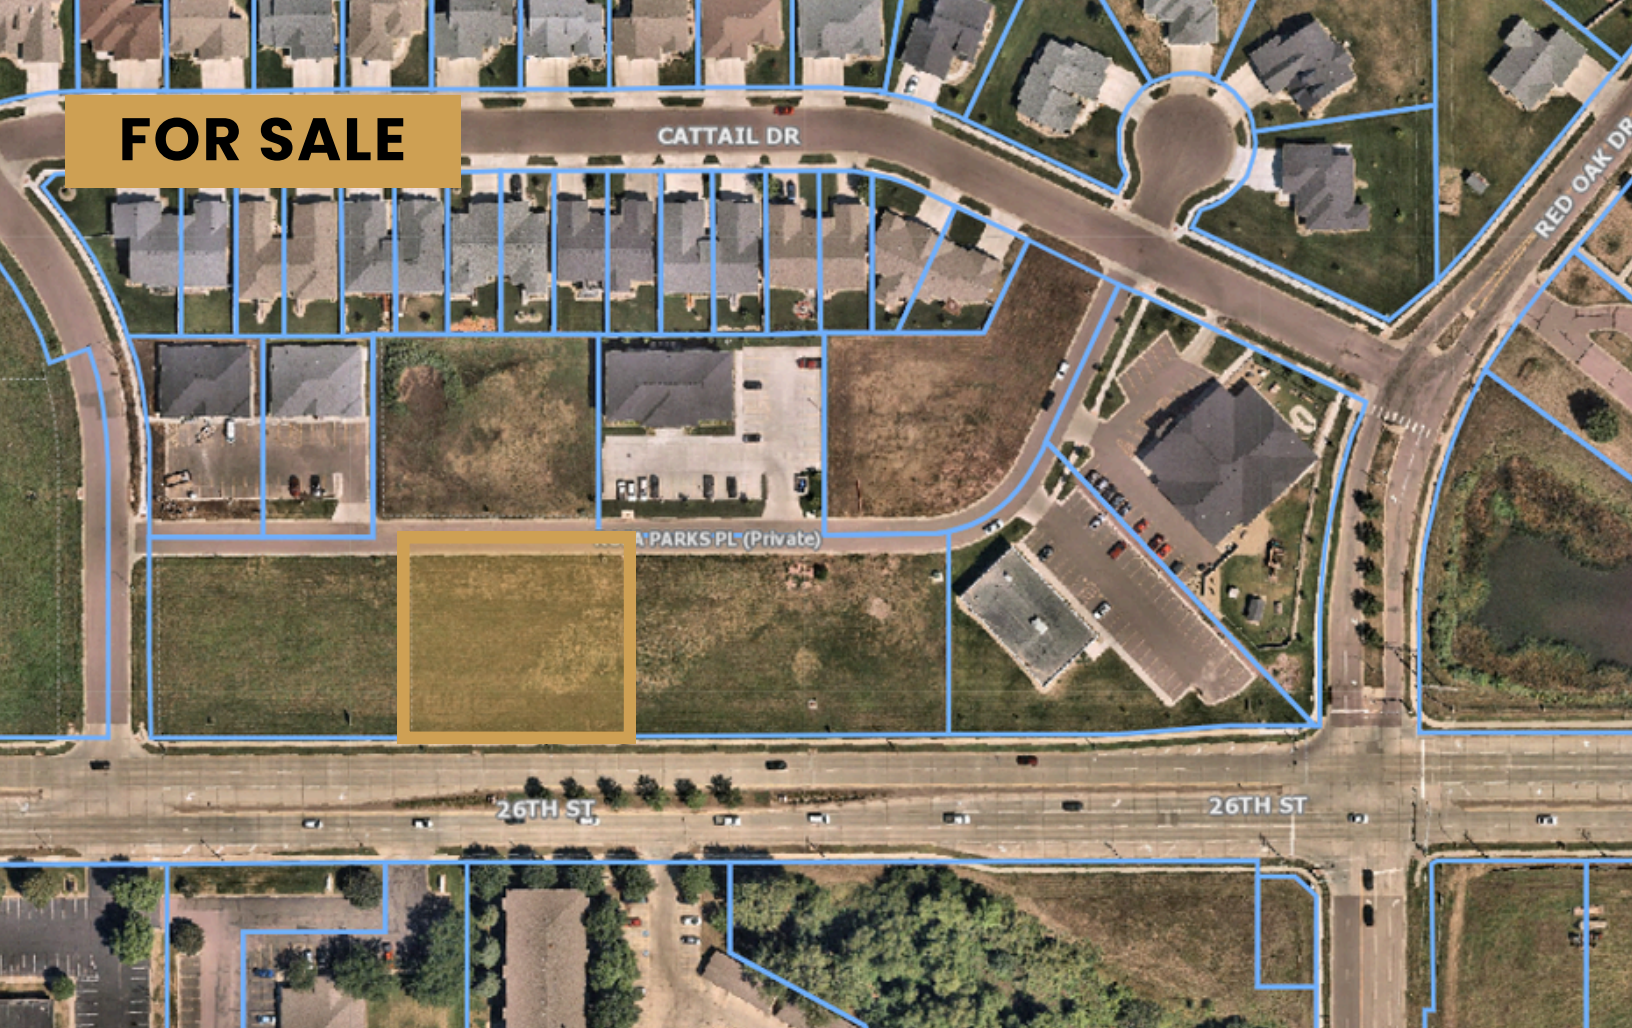

FOR SALE

ROSA PARKS PLACE LAND

OFFICE ZONED

Bender
COMMERCIAL

**5001 EAST ROSA PARKS PLACE
SIOUX FALLS, SD**

28,981 SF

\$ 15.00/SF

- Office-zoned parcel located near South Veterans Parkway (SD 100) along East 26th Street.
- Perfect for a professional office user.
- Site will be delivered with engineering and architectural plans.
- Great visibility along East 26th Street with a daily traffic count of 16,400 vehicles.
- Easy access to South Veterans Parkway and Sycamore Avenue.
- Convenient location with easy access to shopping and restaurants.